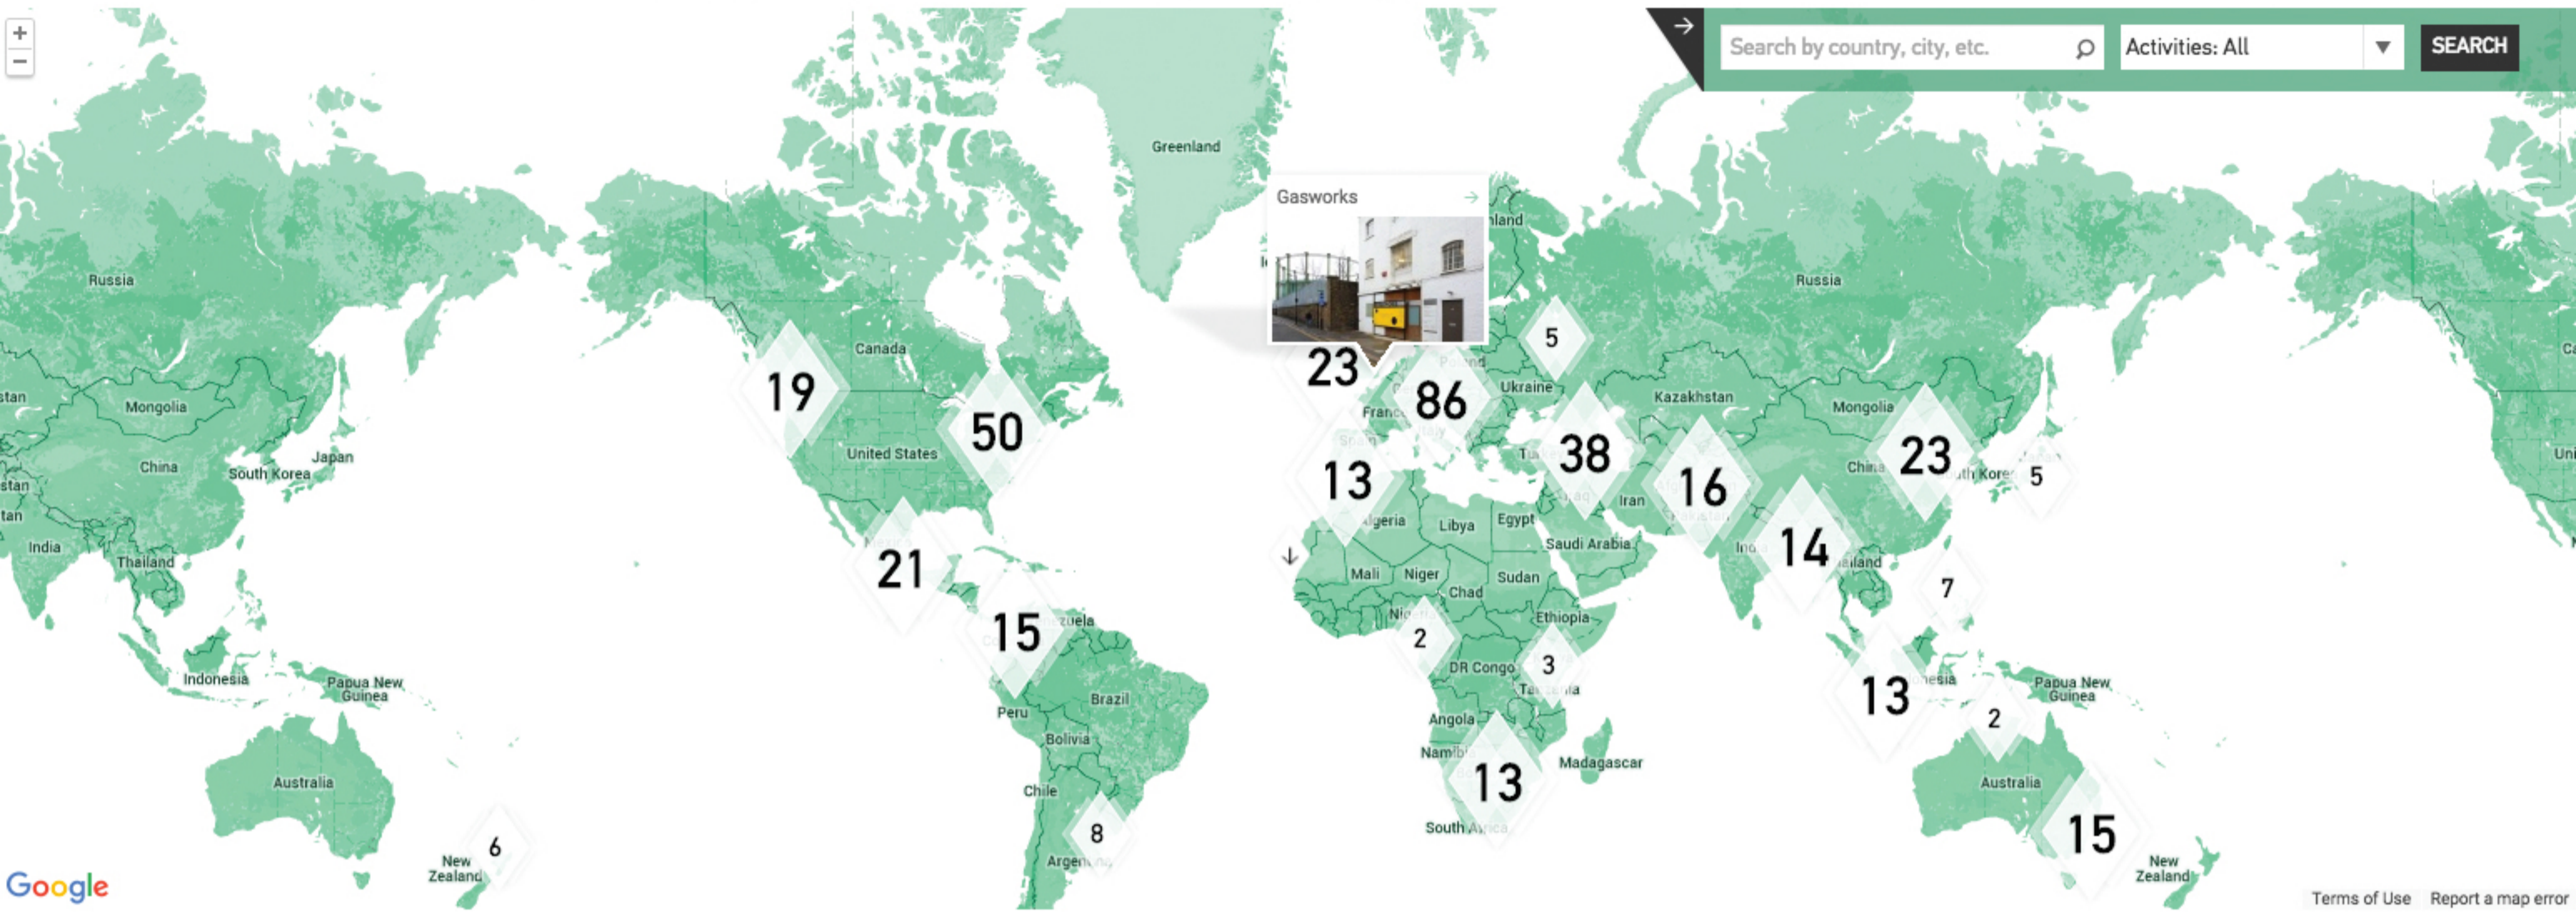

Art Spaces Directory

The Art Spaces Directory is an international guide to over 400 independent art spaces from ninety-six countries. Building on the Museum as Hub model, the 2012 New Museum Triennial, "The Ungovernables," incorporated consultations with a worldwide network of curators, organizations, and artists. [Learn More](#)

[EXPLORE INTERACTIVE MAP →](#)

Featured Art Spaces

[Learn More about the Art Spaces Directory](#) →

TEOR/ética

San José, Costa Rica

TEOR /ética is an independent project and a private, nonprofit art space located in San José, Costa...

Museo Experimental El Eco

Mexico City, Mexico

Museo Experimental El Eco presents temporary contemporary art projects by Mexican and international artists...

Featured Art Spaces

[Learn More about the Art Spaces Directory →](#)

ACTIVITIES

- Educational programs
- Exhibitions
- Partnerships with other institutions
- Public programs / features

PUBLIC HOURS

Monday–Sunday: 10 a.m.–9 p.m.

FOUNDING YEAR

2010

Featured Spaces

FEATURED ART SPACE
TEOR/éTica
SAN JOSÉ, COSTA RICA