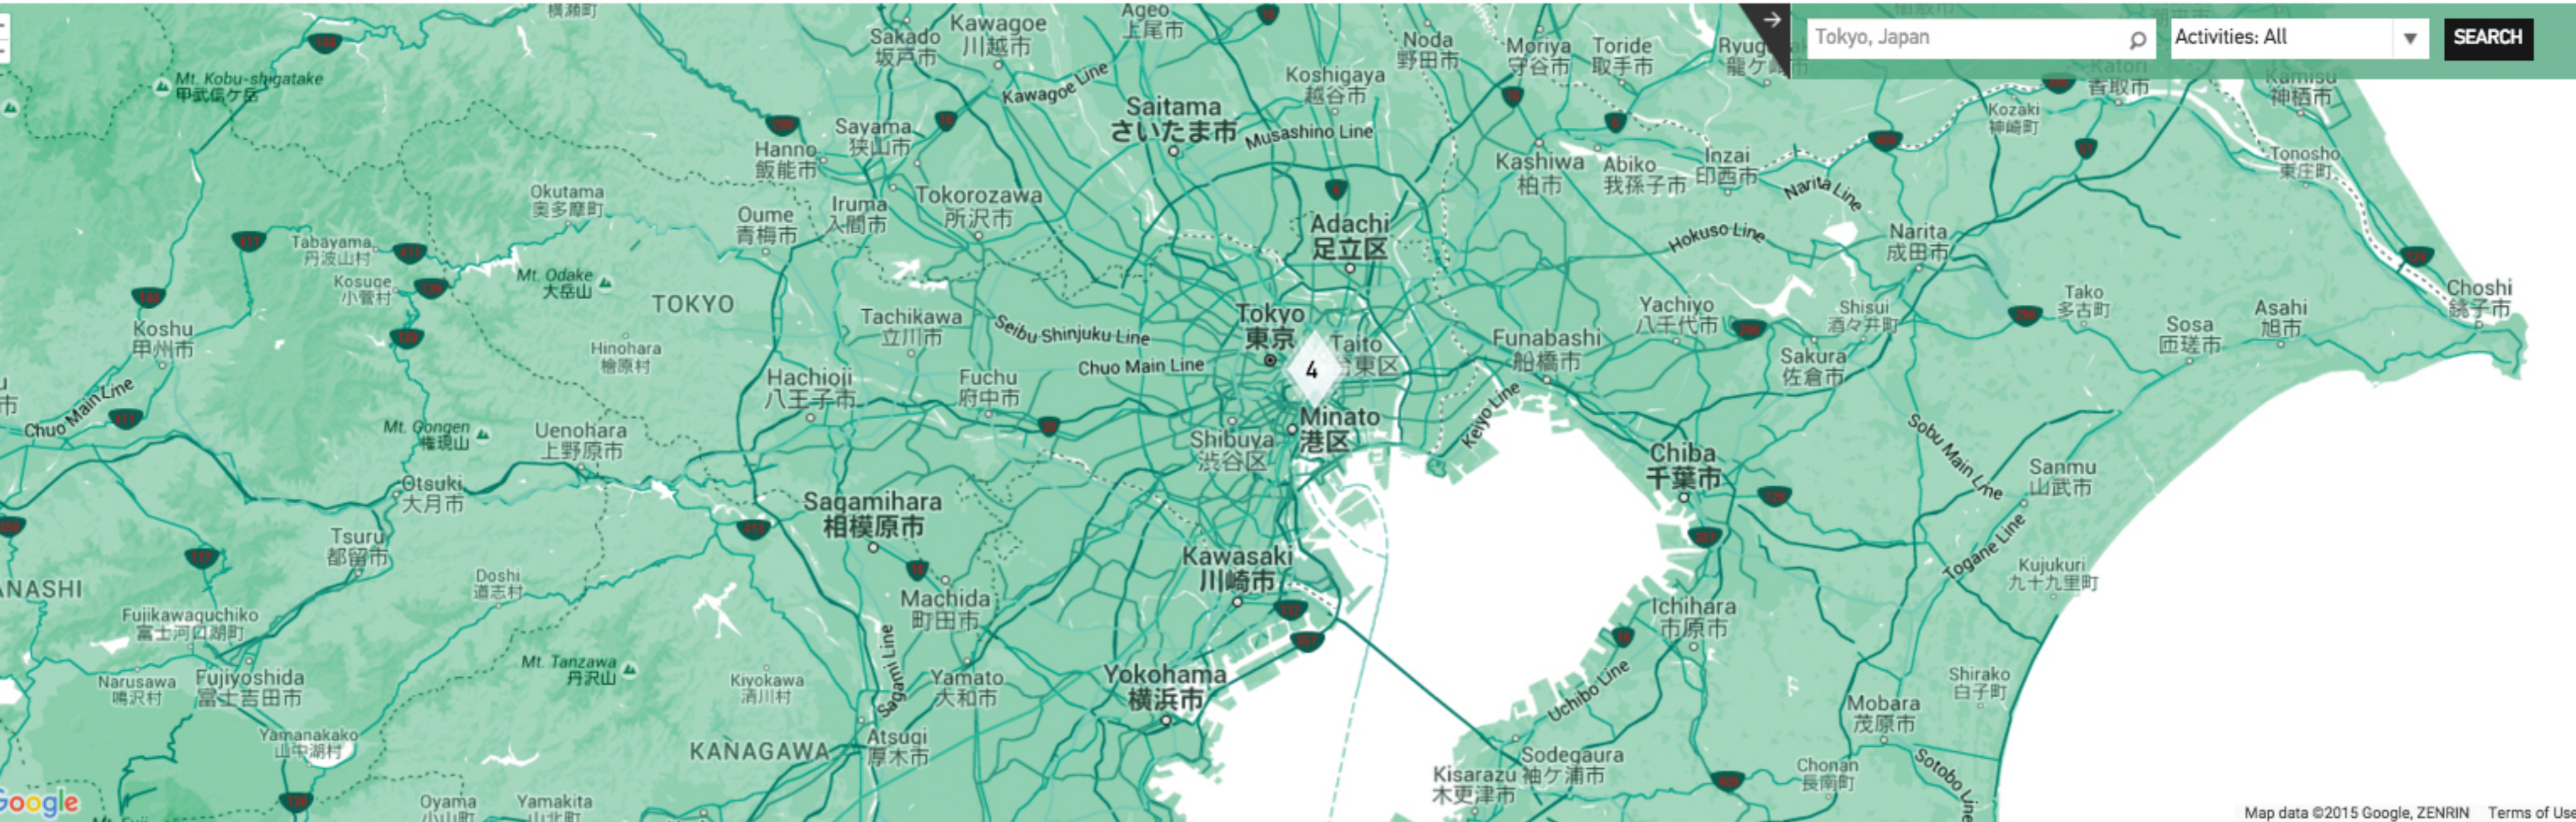

Art Spaces Directory

The Art Spaces Directory is an international guide to over 400 independent art spaces from ninety-six countries. Building on the Museum as Hub model, the 2012 New Museum Triennial, "The Ungovernables," incorporated consultations with a worldwide network of curators, organizations, and artists. [Learn More](#)

[EXPLORE INTERACTIVE MAP →](#)

Featured Art Spaces

[Learn More about the Art Spaces Directory](#) →

TEOR/ética

San José, Costa Rica

TEOR /ética is an independent project and a private, nonprofit art space located in San José, Costa...

Museo Experimental El Eco

Mexico City, Mexico

Museo Experimental El Eco presents temporary contemporary art projects by Mexican and international artists...

Featured Art Spaces

[Learn More about the Art Spaces Directory →](#)

TEOR/ética

San José, Costa Rica

TEOR /ética is an independent project and a private, nonprofit art space located in San José, Costa...

Townhouse Gallery

Cairo, Egypt

Townhouse Gallery was established in 1998 as the first independent art space in Egypt, to make contemporary...