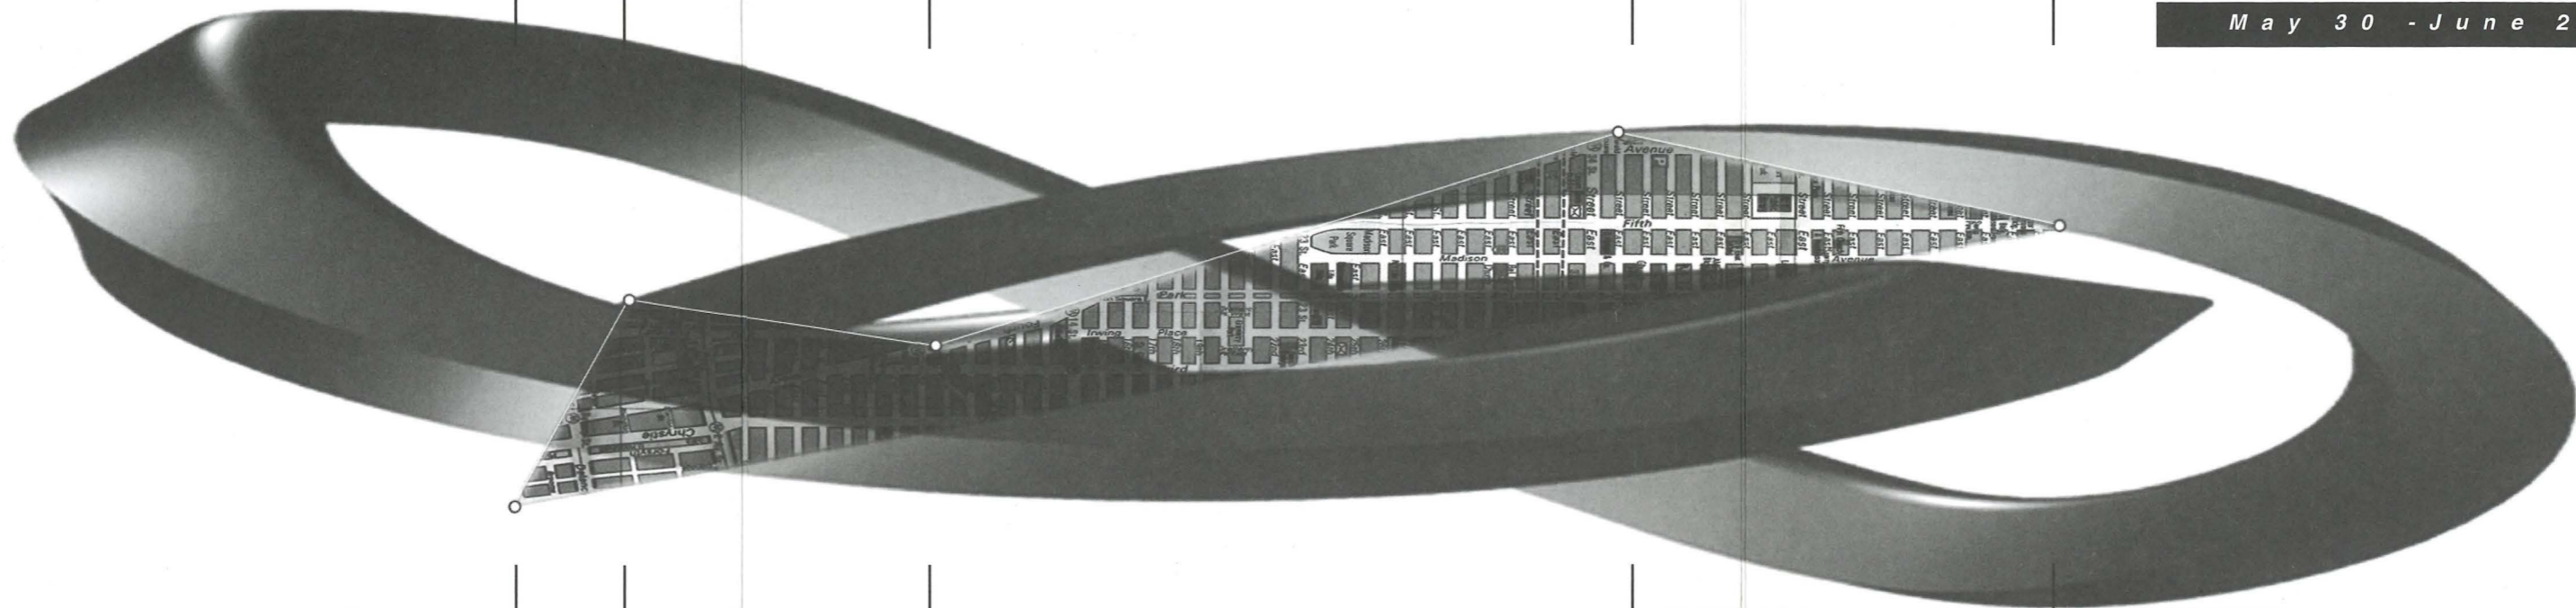

knot.project/N.Y.C.

May 30 - June 21, 1996

319 Grand Street
3rd floor

The New Museum
583 Broadway

Cooper Union
Cooper Square

HMV Record Store
57 West 34th Street

Former Austrian Cultural Institute
11 East 52nd Street

*Constanze Ruhm
Peter Sandbichler*