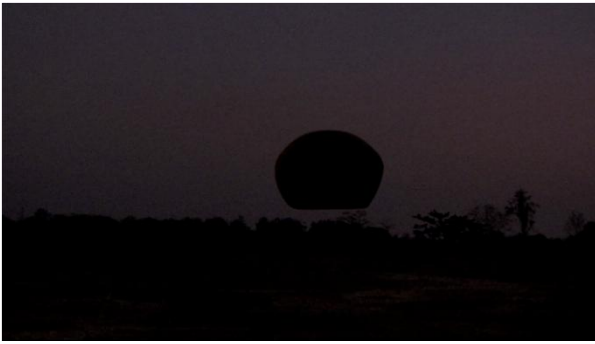

New Museum
Apichatpong Weerasethakul: Primitive

Image

Object Info

Primitive, 2009
2-channel synchronized video, color,
sound, with English subtitles, 29:35
min
Courtesy the artist and Illuminations
Films

Nabua, 2009
Single-channel video, color, sound, 9
min
Courtesy the artist and Illuminations
Films

Making of the Spaceship, 2009
Single-channel video, color, silent,
28:10 min
Courtesy the artist and Illuminations
Films